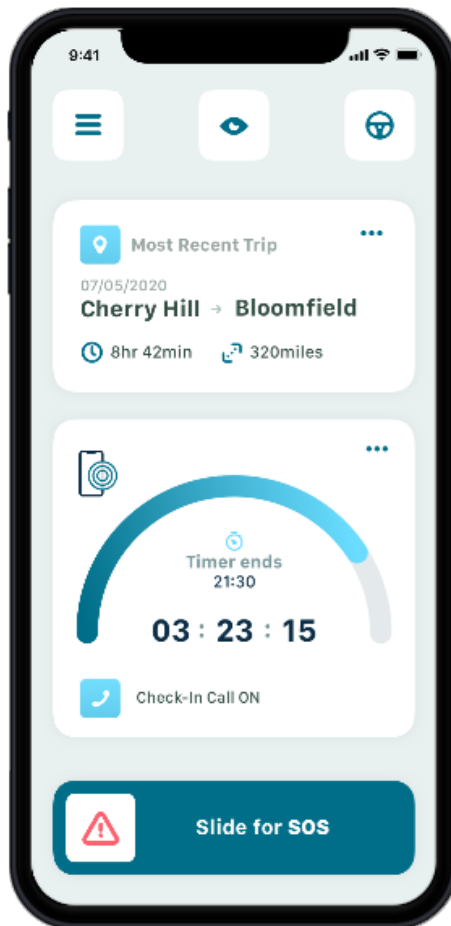

## Driving Events

Smartphone sensors detect at-risk driving events using patented, on-device processing technology.

## Incognito Mode

Companion+ app respects driver privacy. It doesn't map or track location or mapping, and drivers schedule off-work hours for zero detections in personal time.

## Pre-drive Checks

In-app wizard for vehicle pre-drive checks and damage reporting. Includes scheduled app reminders and managerial reporting.