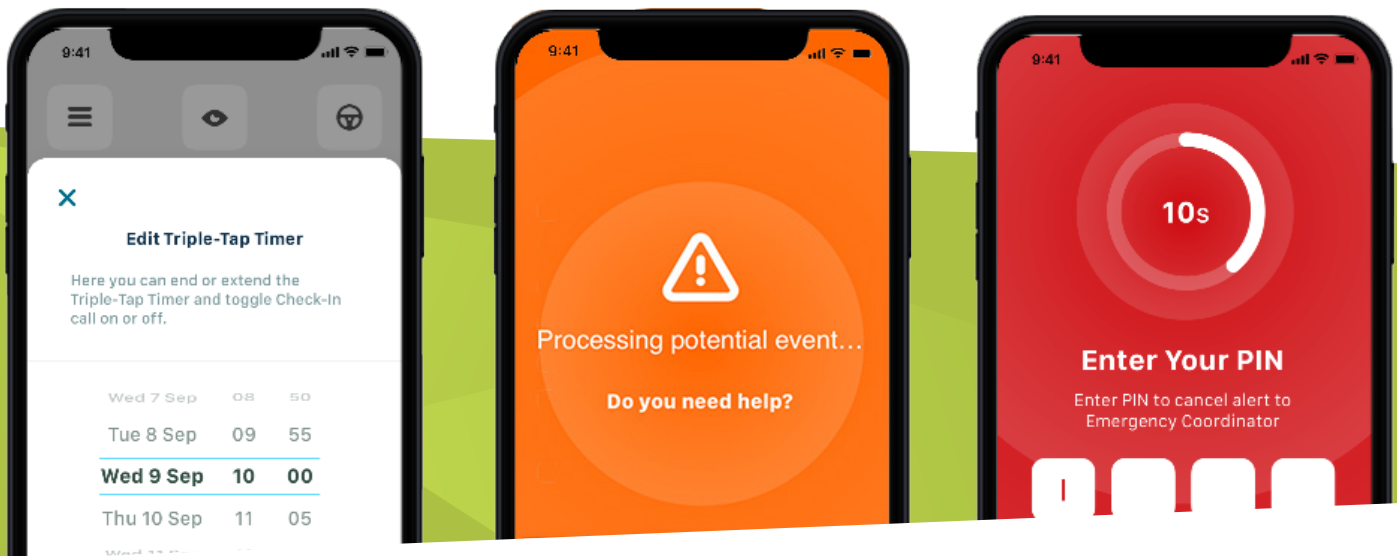

Personal safety in your pocket, 24/7-365 globally

Whether walking through a dimly lit car park, in a new/unfamiliar location or in a potentially risky situation, your workers are never alone with Companion+ multi-modal protection.

- ✓ Emergency call center by **Bosch**
- ✓ Lone worker/business traveller protection
- ✓ Employer alerts